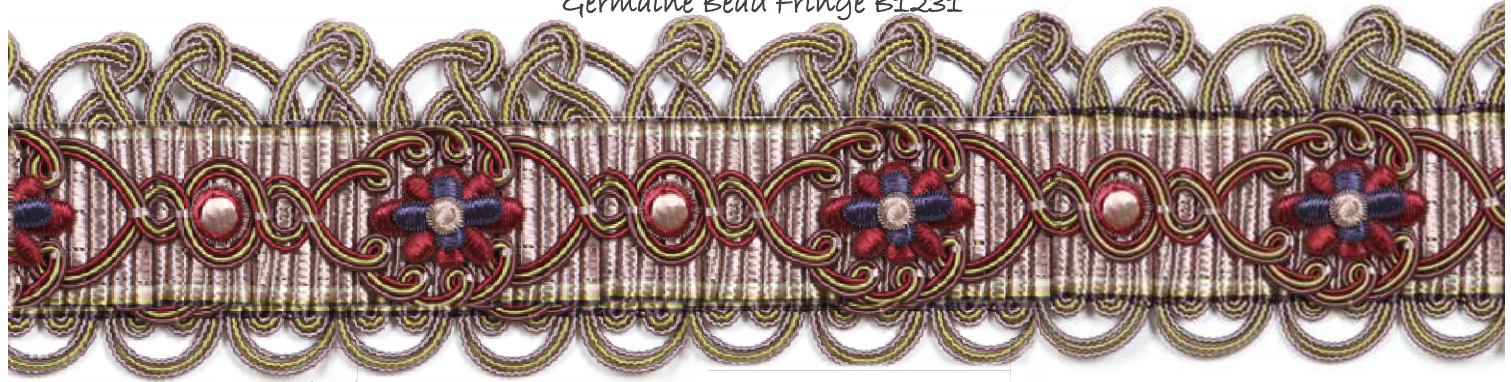

WENDY CUSHING PASSEMENTERIE

BESPOKE COLLECTION Germaine

Germaine Bead Fringe B1231

Germaine Decorative Gimp Border B1232

Germaine Jasmine Hanger Fringe B1230