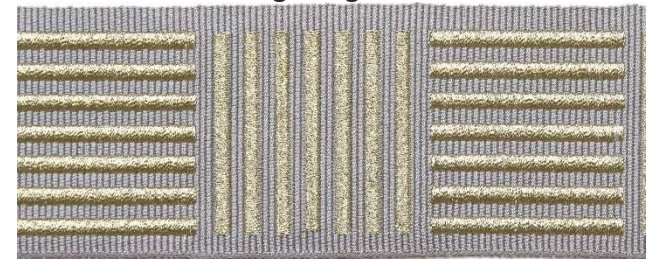

18mm Bead Chain Piping 1400 Col 2

38mm Ring Fringe 1401 Col 2

70mm Tetra Fringe 1402 Col 2

50mm Block Braid 1404 Col 2

63mm Pento Border 1405 Col 2

WENDY CUSHING PASSEMENTERIE

BROOKLYN COLLECTION COLOUR 3

Tetra Single Tieback 1406 Col 3

Tetra Double Tieback 1407 Col 3

50mm Zig Zag Braid 1403 Col 3

18mm Bead Chain Piping 1400 Col 3

38mm Ring Fringe 1401 Col 3

70mm Tetra Fringe 1402 Col 3

50mm Block Braid 1404 Col 3

63mm Pento Border 1405 Col 3

WENDY CUSHING PASSEMENTERIE

BROOKLYN COLLECTION COLOUR 4

Tetra Single Tieback 1406 Col 4

Tetra Double Tieback 1407 Col 4

50mm Zig Zag Braid 1403 Col 4

18mm Bead Chain Piping 1400 Col 4

38mm Ring Fringe 1401 Col 4