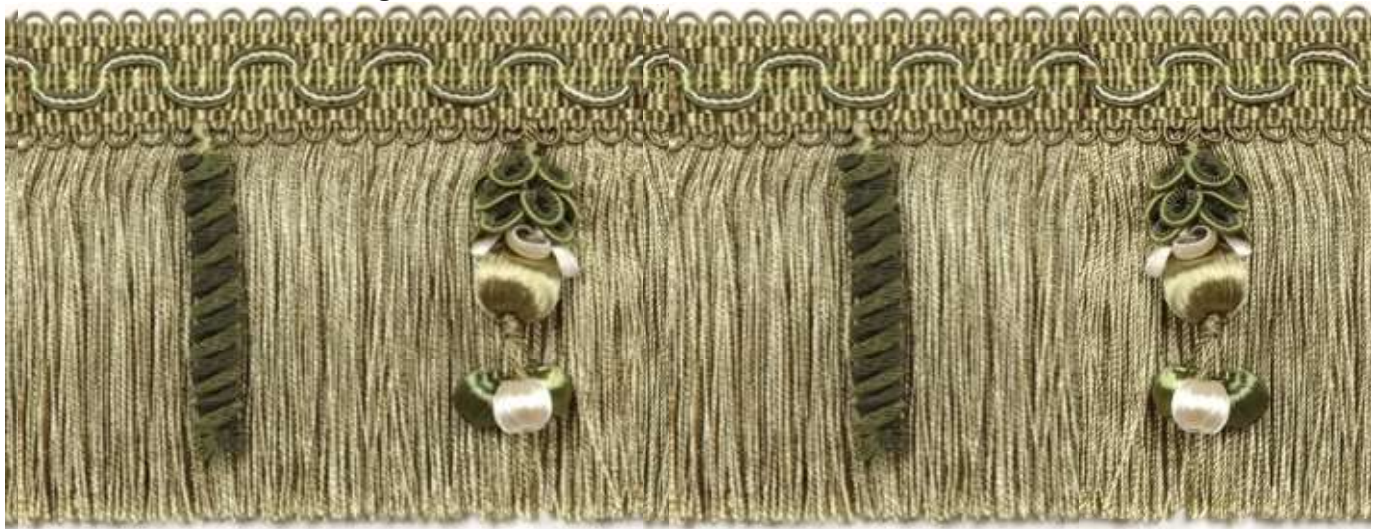

130mm Bullion Fringe 4760 Col 5

WENDY CUSHING PASSEMENTERIE

GROSVENOR COLLECTION COLOUR 5

45mm Double Scroll Gimp 4754 Col 5

40mm Cut Ruche Fringe 4756 Col 5

10mm Narrow Braid 4751 Col 5

85mm Hanger Fringe 4759 Col 5